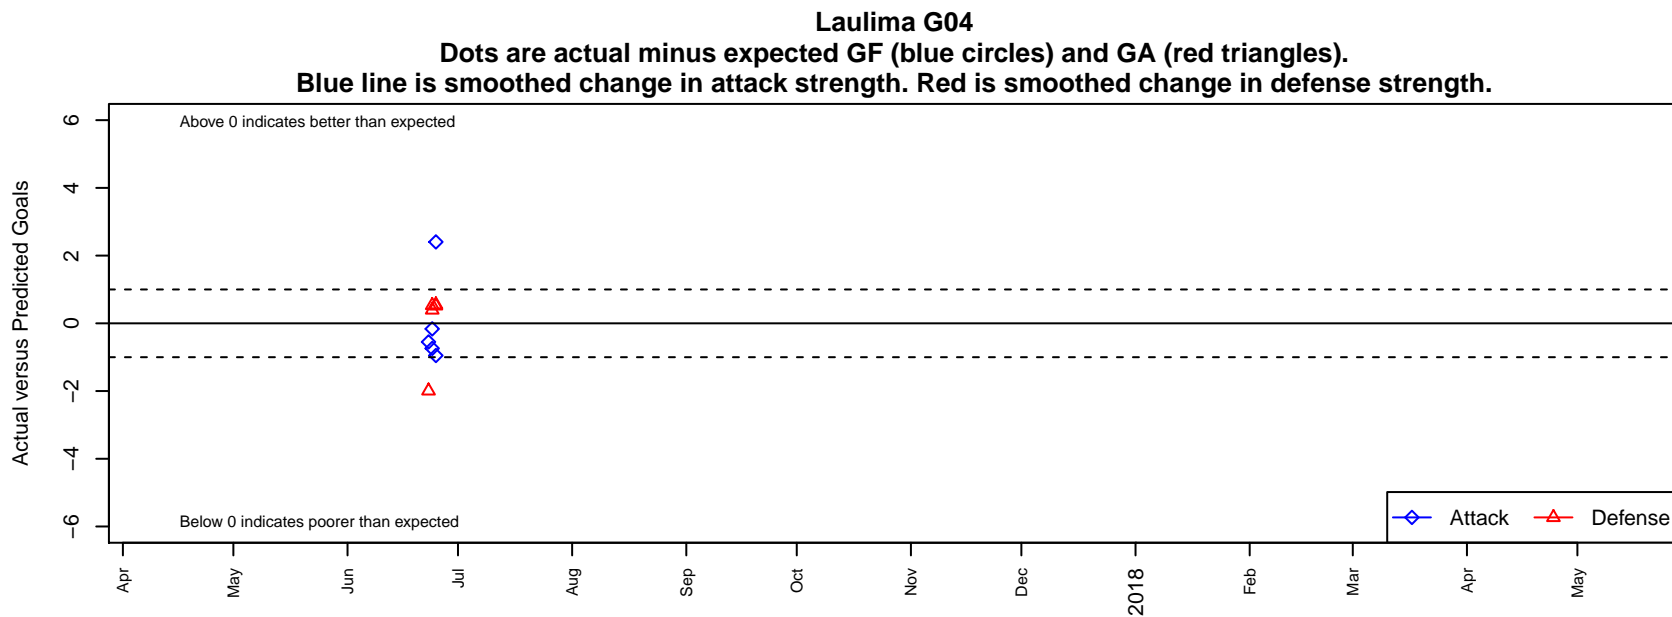

Laulima G04

alt names used:
LAULIMA '04G

Venues played:
2017 Clash At the Border Gold/Silver/Bronze

G04 total strength=1327
attack=5.75 defense=6.72

| date | home | | away | | venue | pred.home | pred.away |
|-------------|-------------------------|---|-------------------------------|---|--|------------------|------------------|
| 2017-06-25 | Laulima G04 | 2 | Crossfire OR CUSC Red G04 | 0 | 2017 Clash At the Border Gold/Silver/Bro | 2.95 | 0.52 |
| 2017-06-25 | Laulima G04 | 4 | WUFC Gold G04 | 0 | 2017 Clash At the Border Gold/Silver/Bro | 1.60 | 0.55 |
| 2017-06-24 | Laulima G04 | 0 | Westside Timbers Samba TS G04 | 0 | 2017 Clash At the Border Gold/Silver/Bro | 0.74 | 0.53 |
| 2017-06-24 | Laulima G04 | 2 | Crossfire OR LOSC Blue I G04 | 0 | 2017 Clash At the Border Gold/Silver/Bro | 2.16 | 0.40 |
| 2017-06-23 | Crossfire OR Blue I G04 | 4 | Laulima G04 | 0 | 2017 Clash At the Border Gold/Silver/Bro | 2.01 | 0.55 |